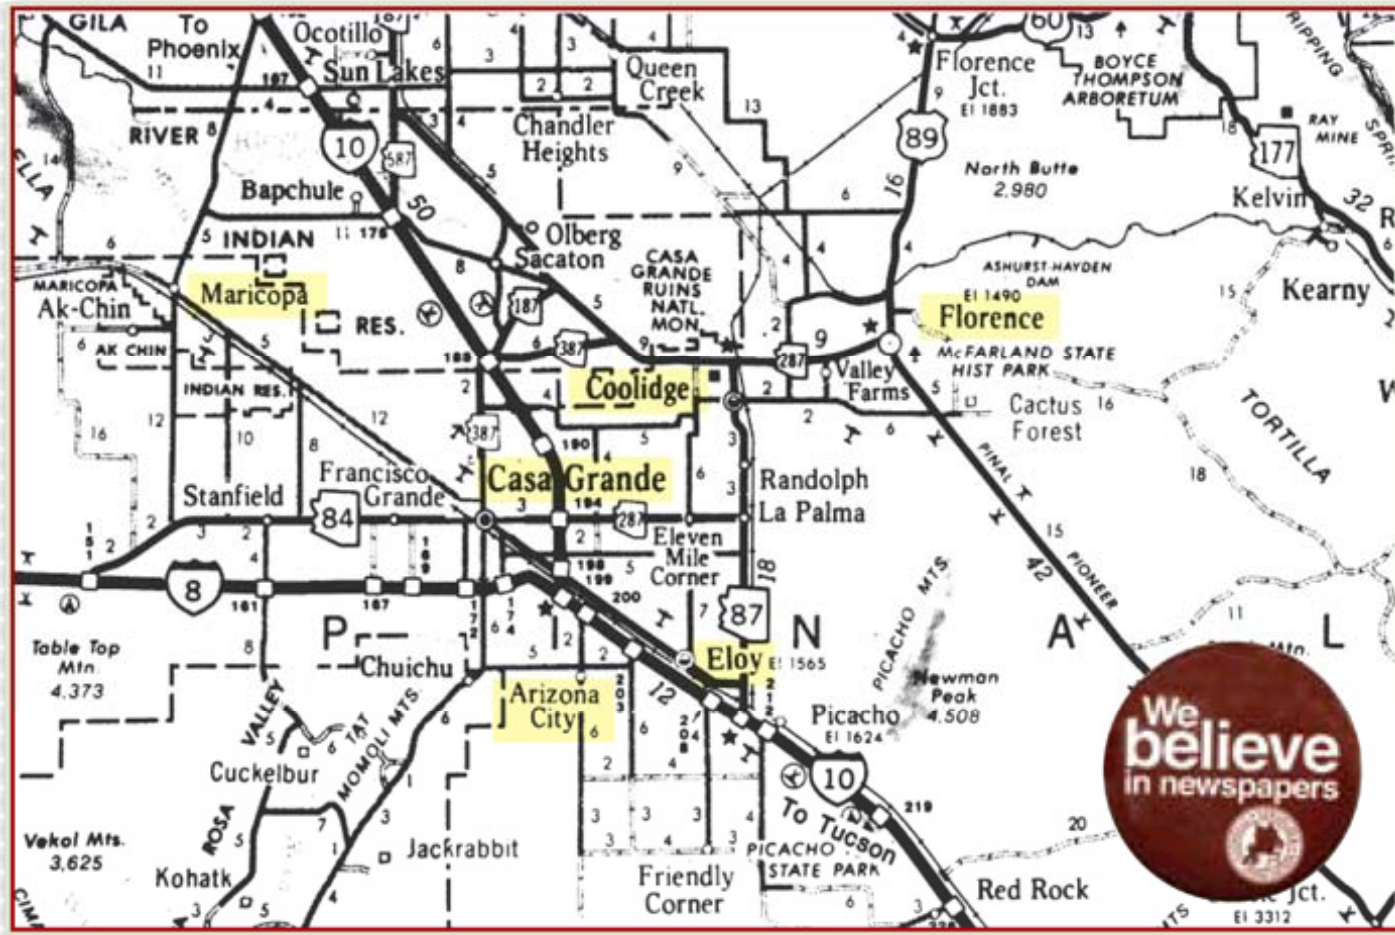

Casa Grande Valley Newspapers Inc. Coverage Area